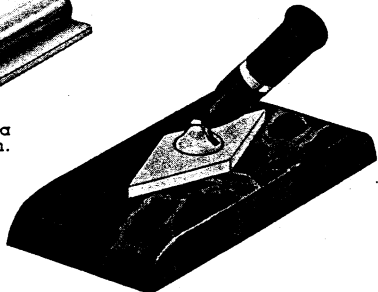

H063 GFIIA. Black and Gold Italian Marble. $2\frac{1}{2}$ x 5 inches. Gold trim. With No. 3 Pen $7.50.